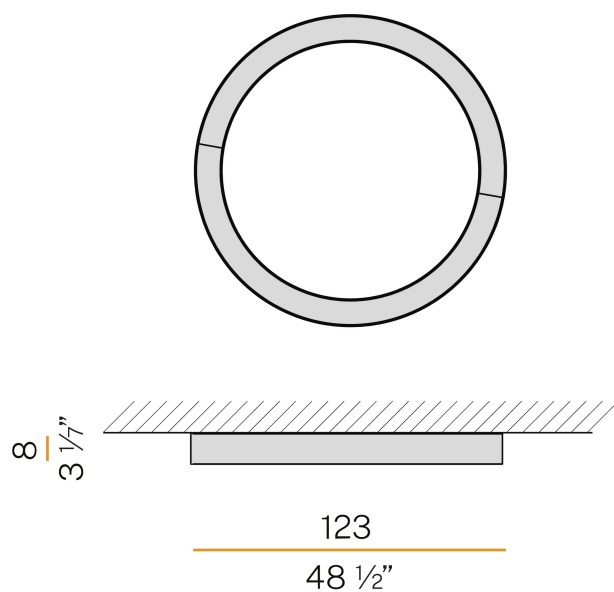

PANZERI

Silver Ring

220-240V AC dimmable (DALI/Push DIM)

P08217.120.0402

Data sheet

CODE	P08217.120.0402
SYSTEM POWER CONSUMPTION	75W
EFFICACY	69.77lm/W
LIGHT SOURCE	LED
COLOUR TEMPERATURE	3000K Ra>90
LIGHT DISTRIBUTION	diffused
POWER SUPPLY	220-240V AC
FREQUENCY	50/60Hz
ELECTRICAL CONFIGURATION	dimmable (DALI/Push DIM)
DRIVER	integrated included
NOMINAL LUMINOUS FLUX	10477lm
LUMEN OUTPUT	5233lm
EFFICIENCY	49.9%
WEIGHT	11,88 Kg
PROTECTION DEGREE	IP40
COLOUR TOLLERANCES	SDCM 3
GLOW WIRE TEST PERFORMANCE	850°
PACKING DIMENSIONS (CM)	136,0 x 18,0 x 136,0

Technical drawing

Application

Polar diagram